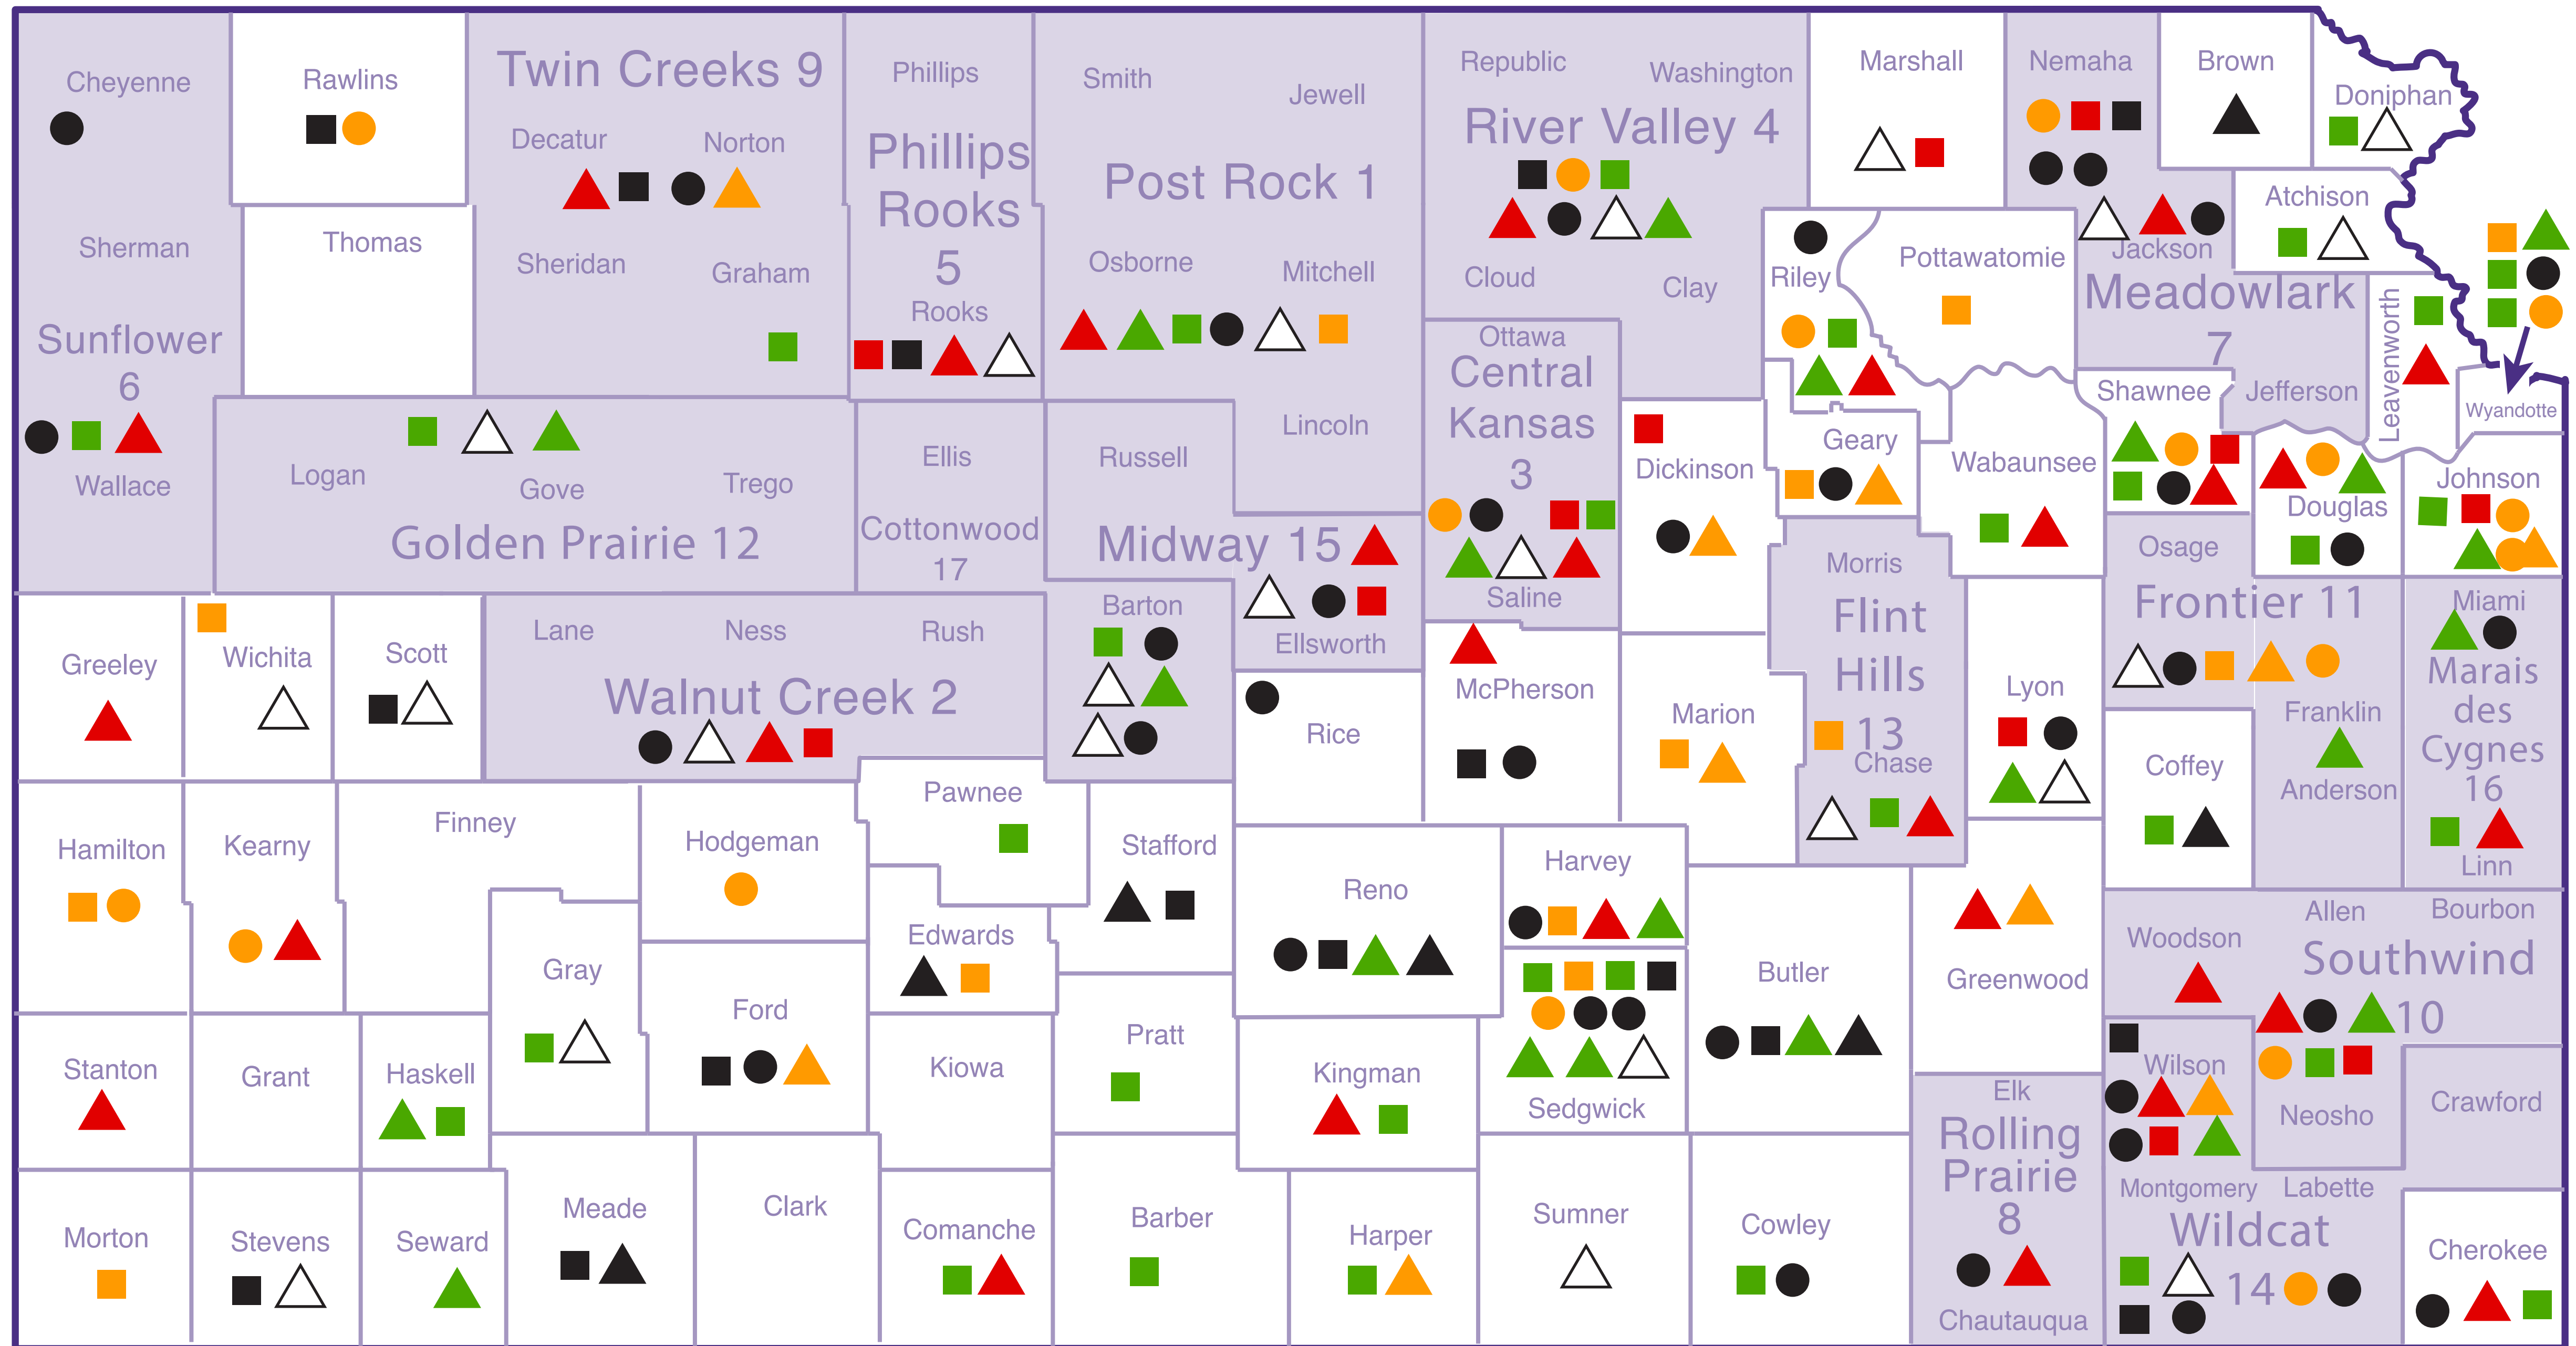

KSRE Program Focus of Extension Agents

- Adult Development and Aging
- ▲ Horticulture
- Community Vitality
- ▲ Livestock Production
- △ Crop Production
- ▲ Natural Resources
- Family and Child Development
- Nutrition, Food Safety and Health
- Family Resource Management
- Youth Development
- ▲ Farm Management