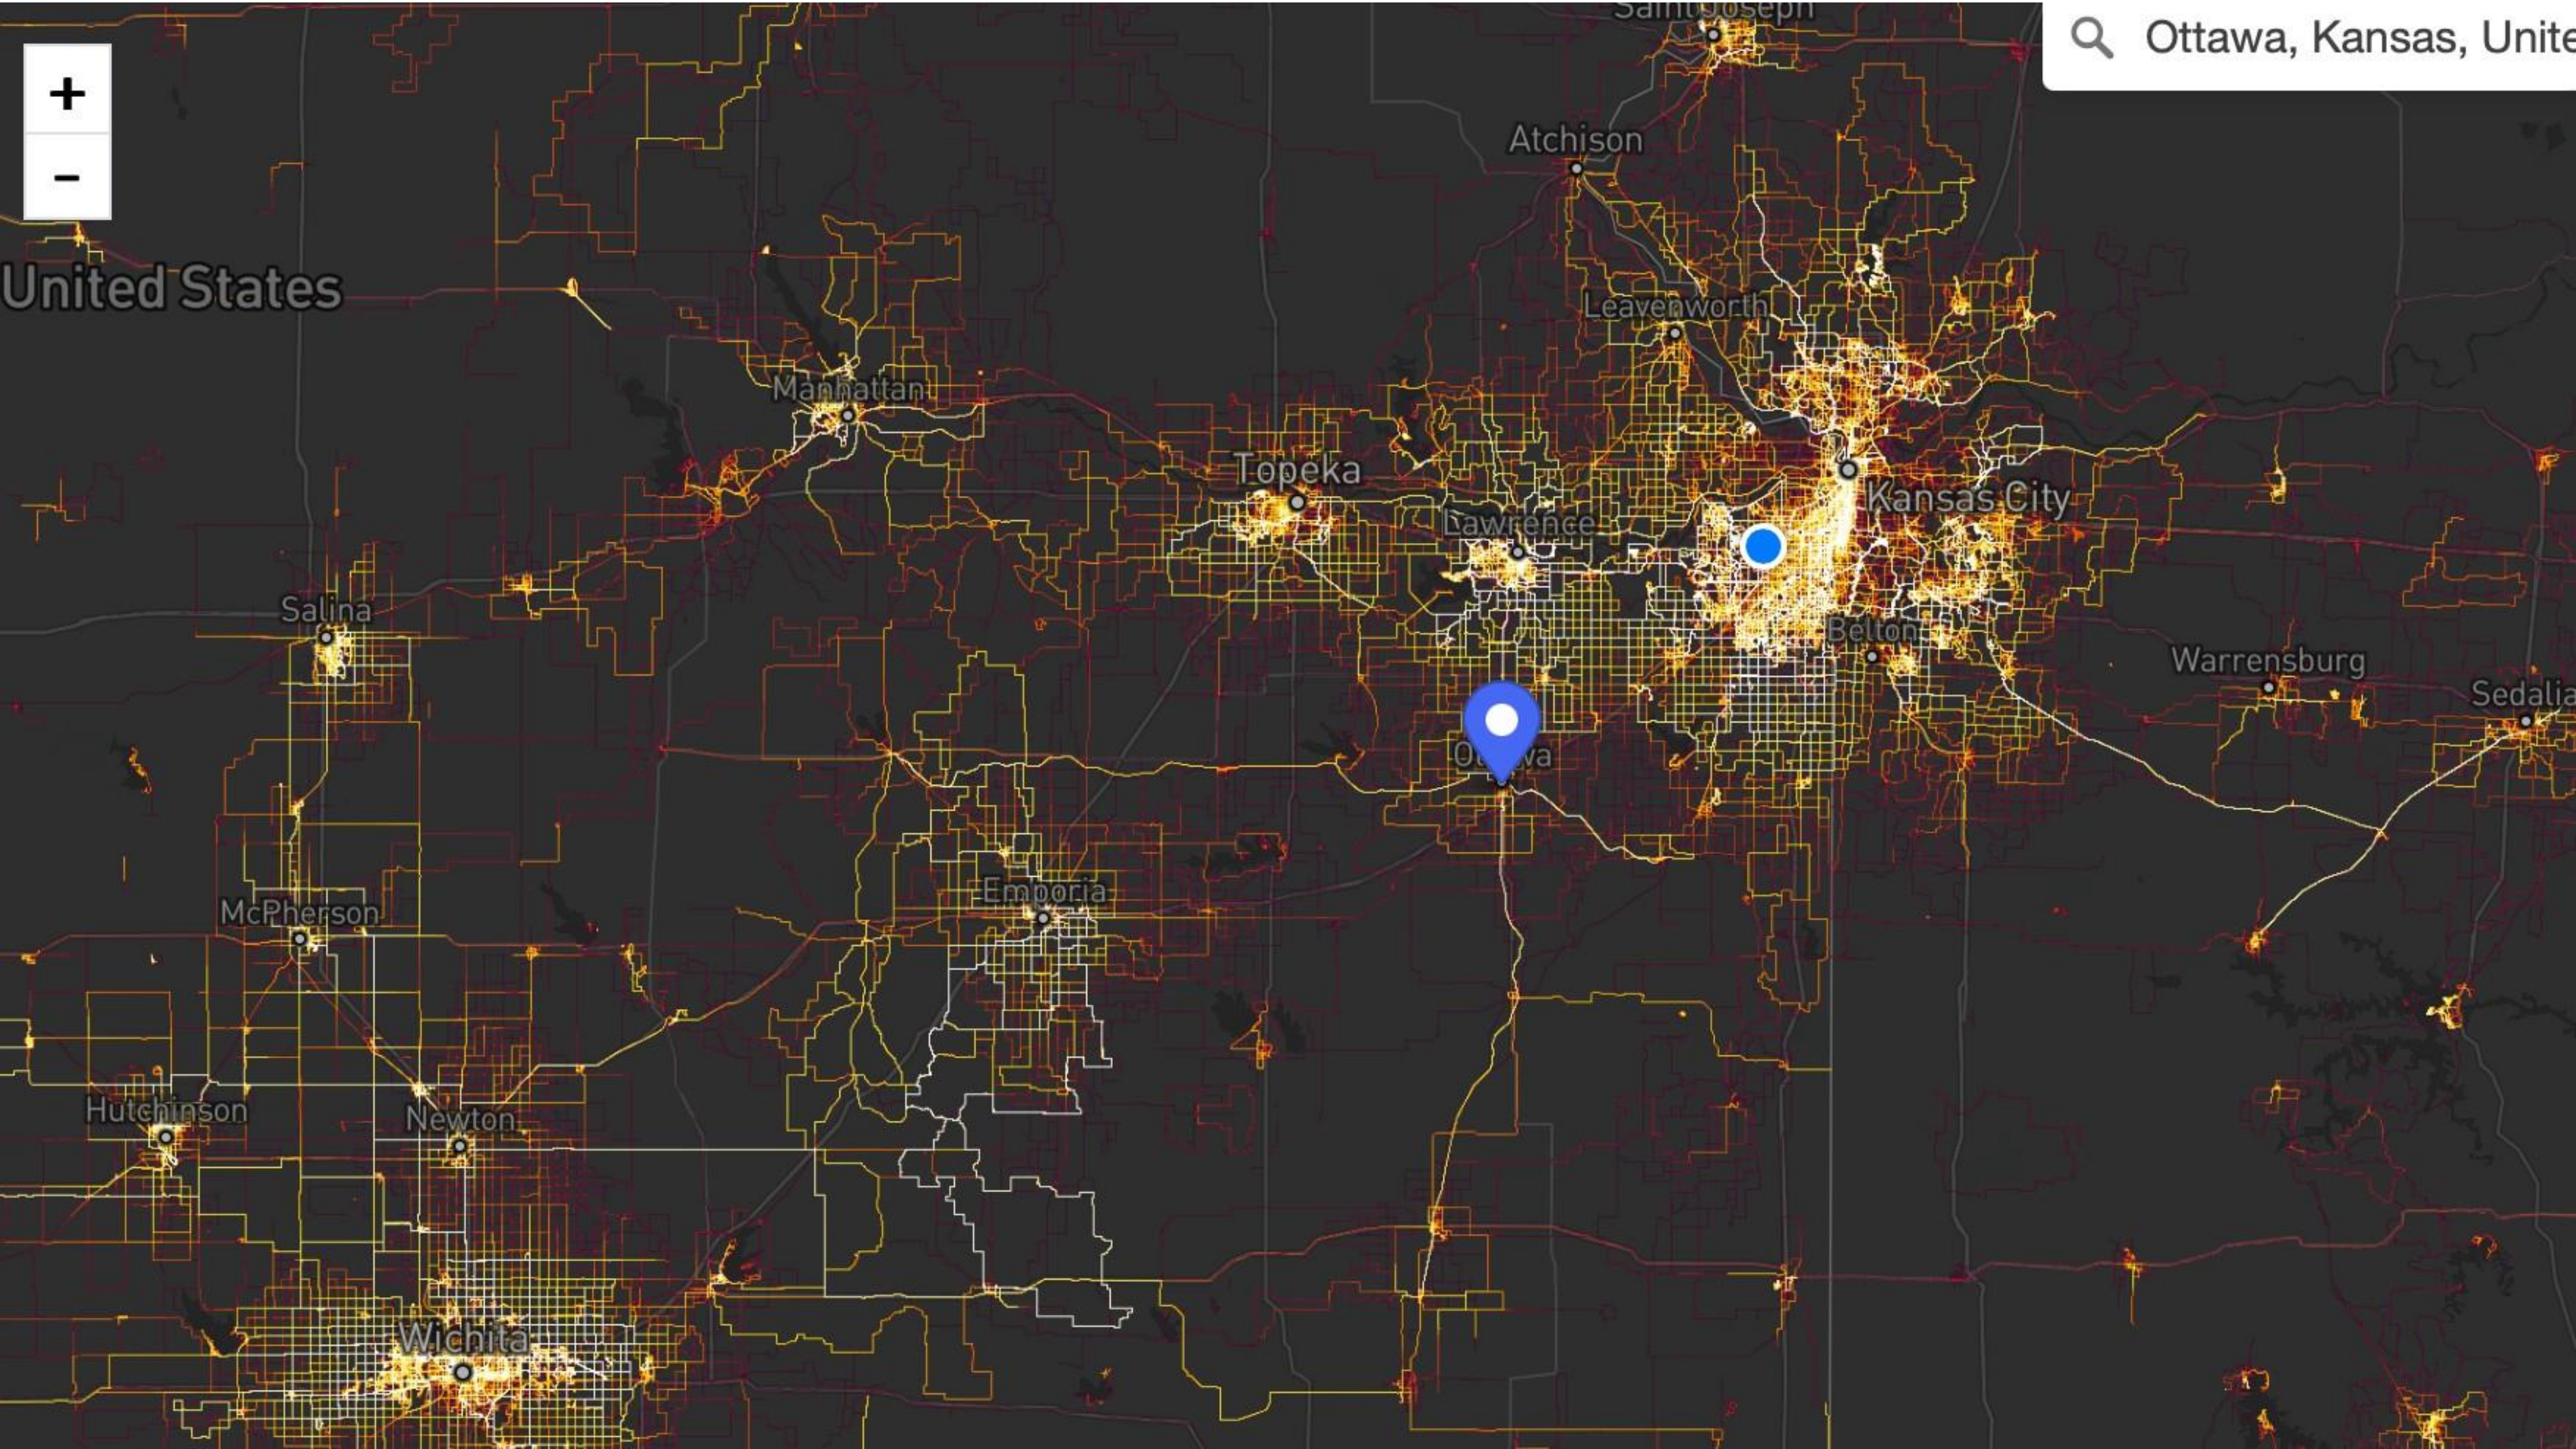

United States