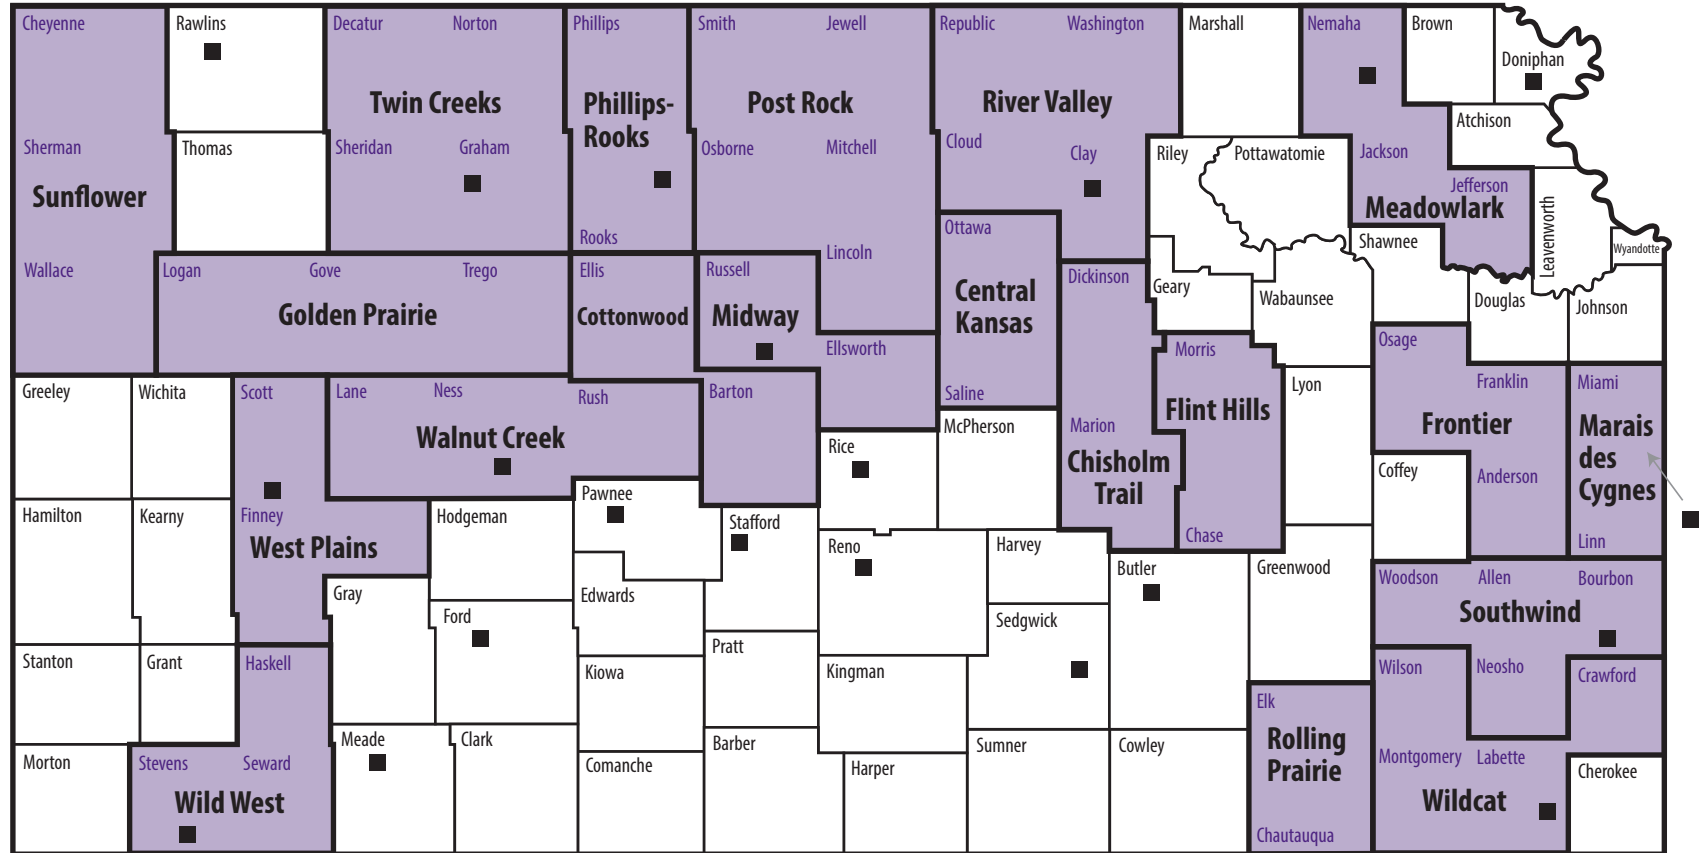

K-STATE

Research and Extension

7/2020

Program Focus of Extension Agents

■ Adult Development and Aging