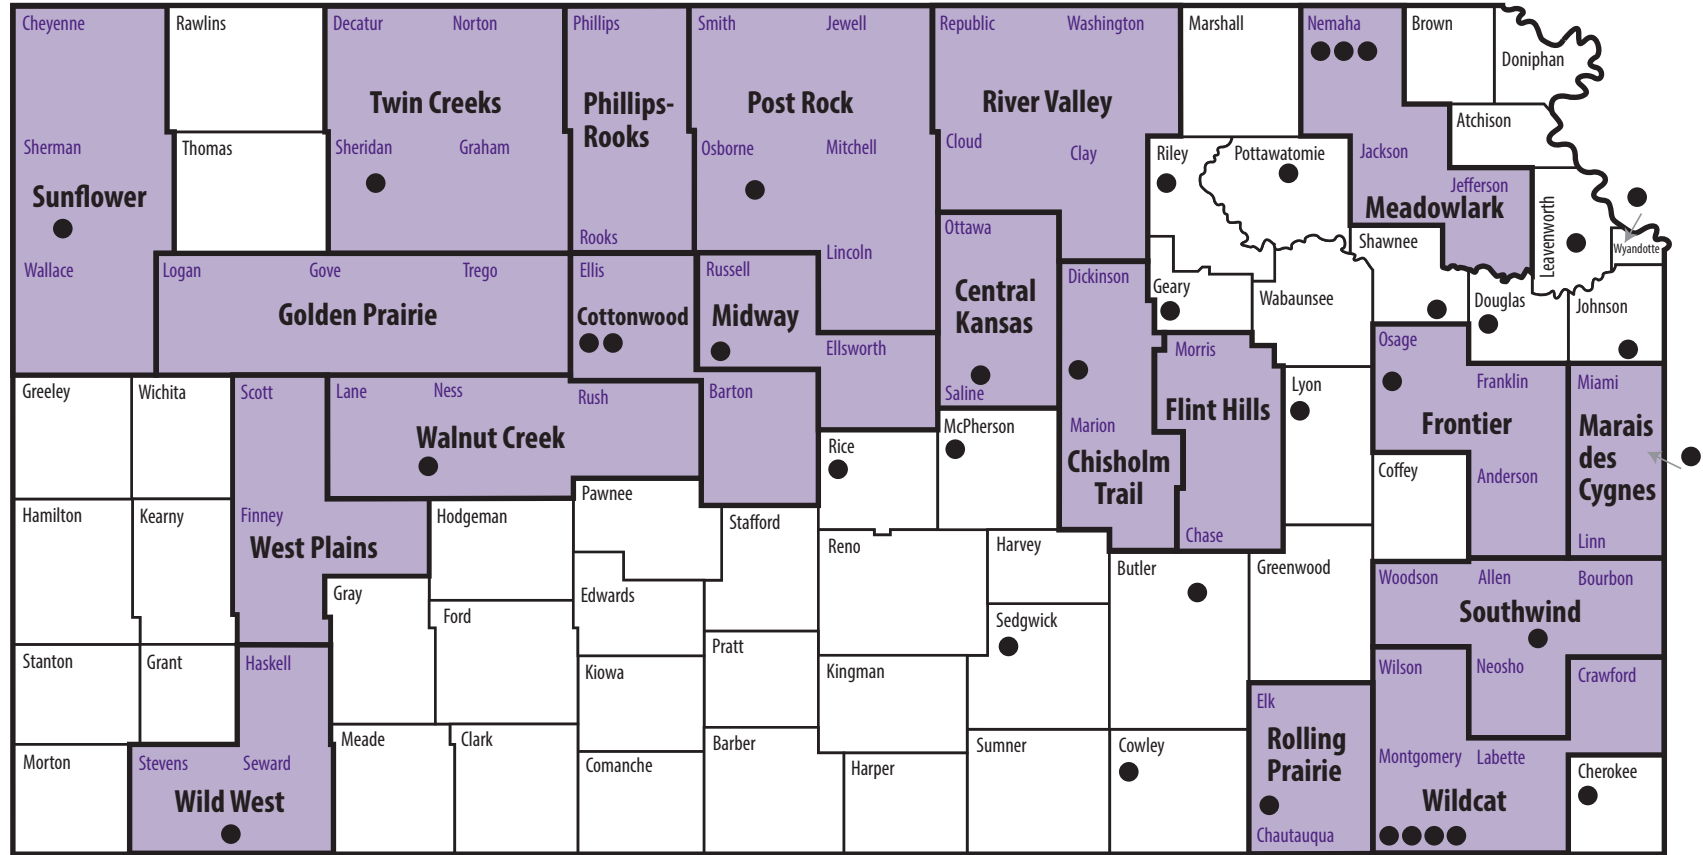

K-STATE

Research and Extension

7/2020

Program Focus of Extension Agents

● Youth Development