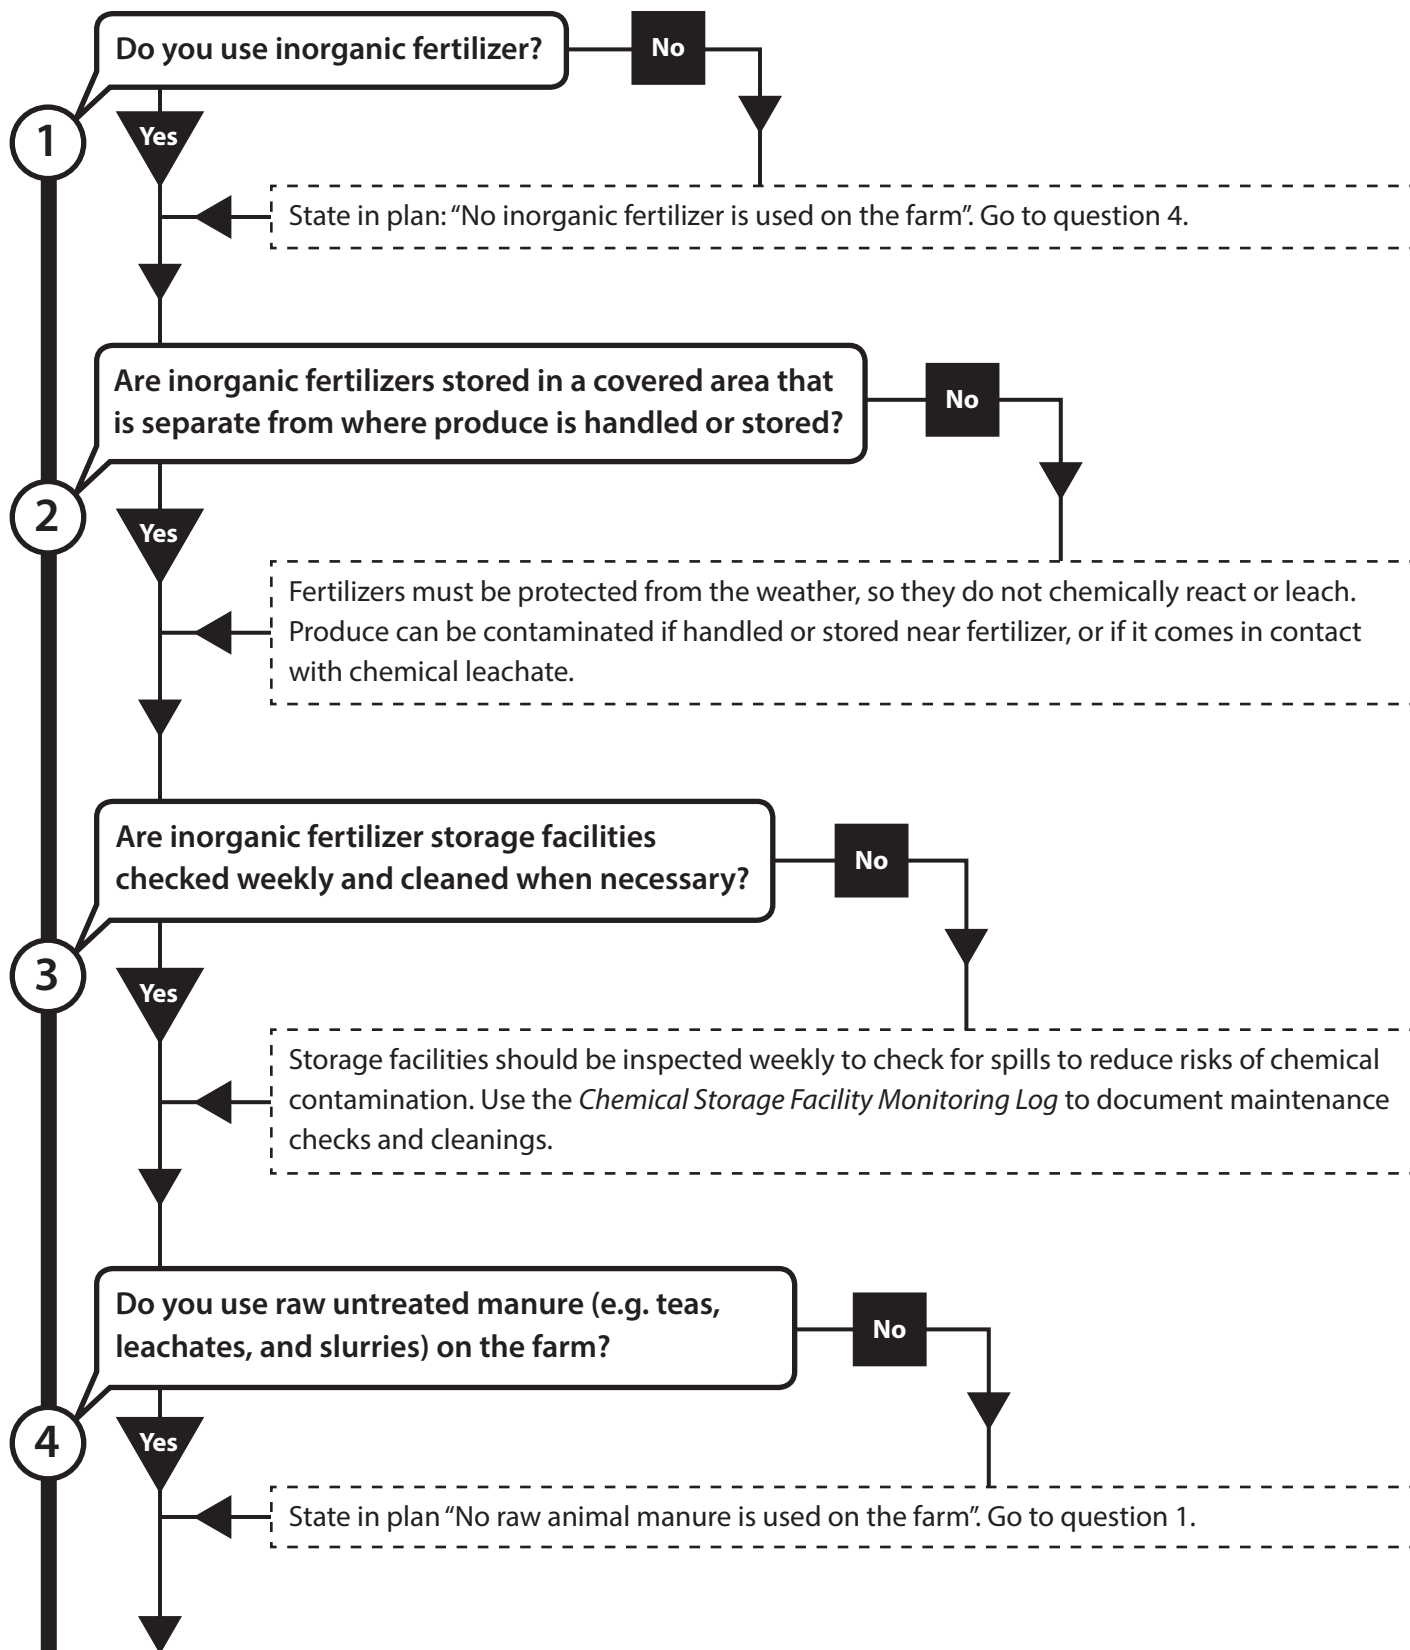

Soil Amendments Decision Tree

Soil Amendments Decision Tree

Soil Amendments Decision Tree

Soil Amendments Decision Tree

Soil Amendments Decision Tree

16. Erickson, M., F. Critzer and M. Doyle. 2010. Composting Criteria for Animal Manure. Produce Safety Project Issue Brief on Composting of Animal Manures. 13 p. <http://www.pewtrusts.org/en/research-and-analysis/reports/0001/01/01/issue-brief-series-analyses-of-possible-sources-of-produce-contamination>