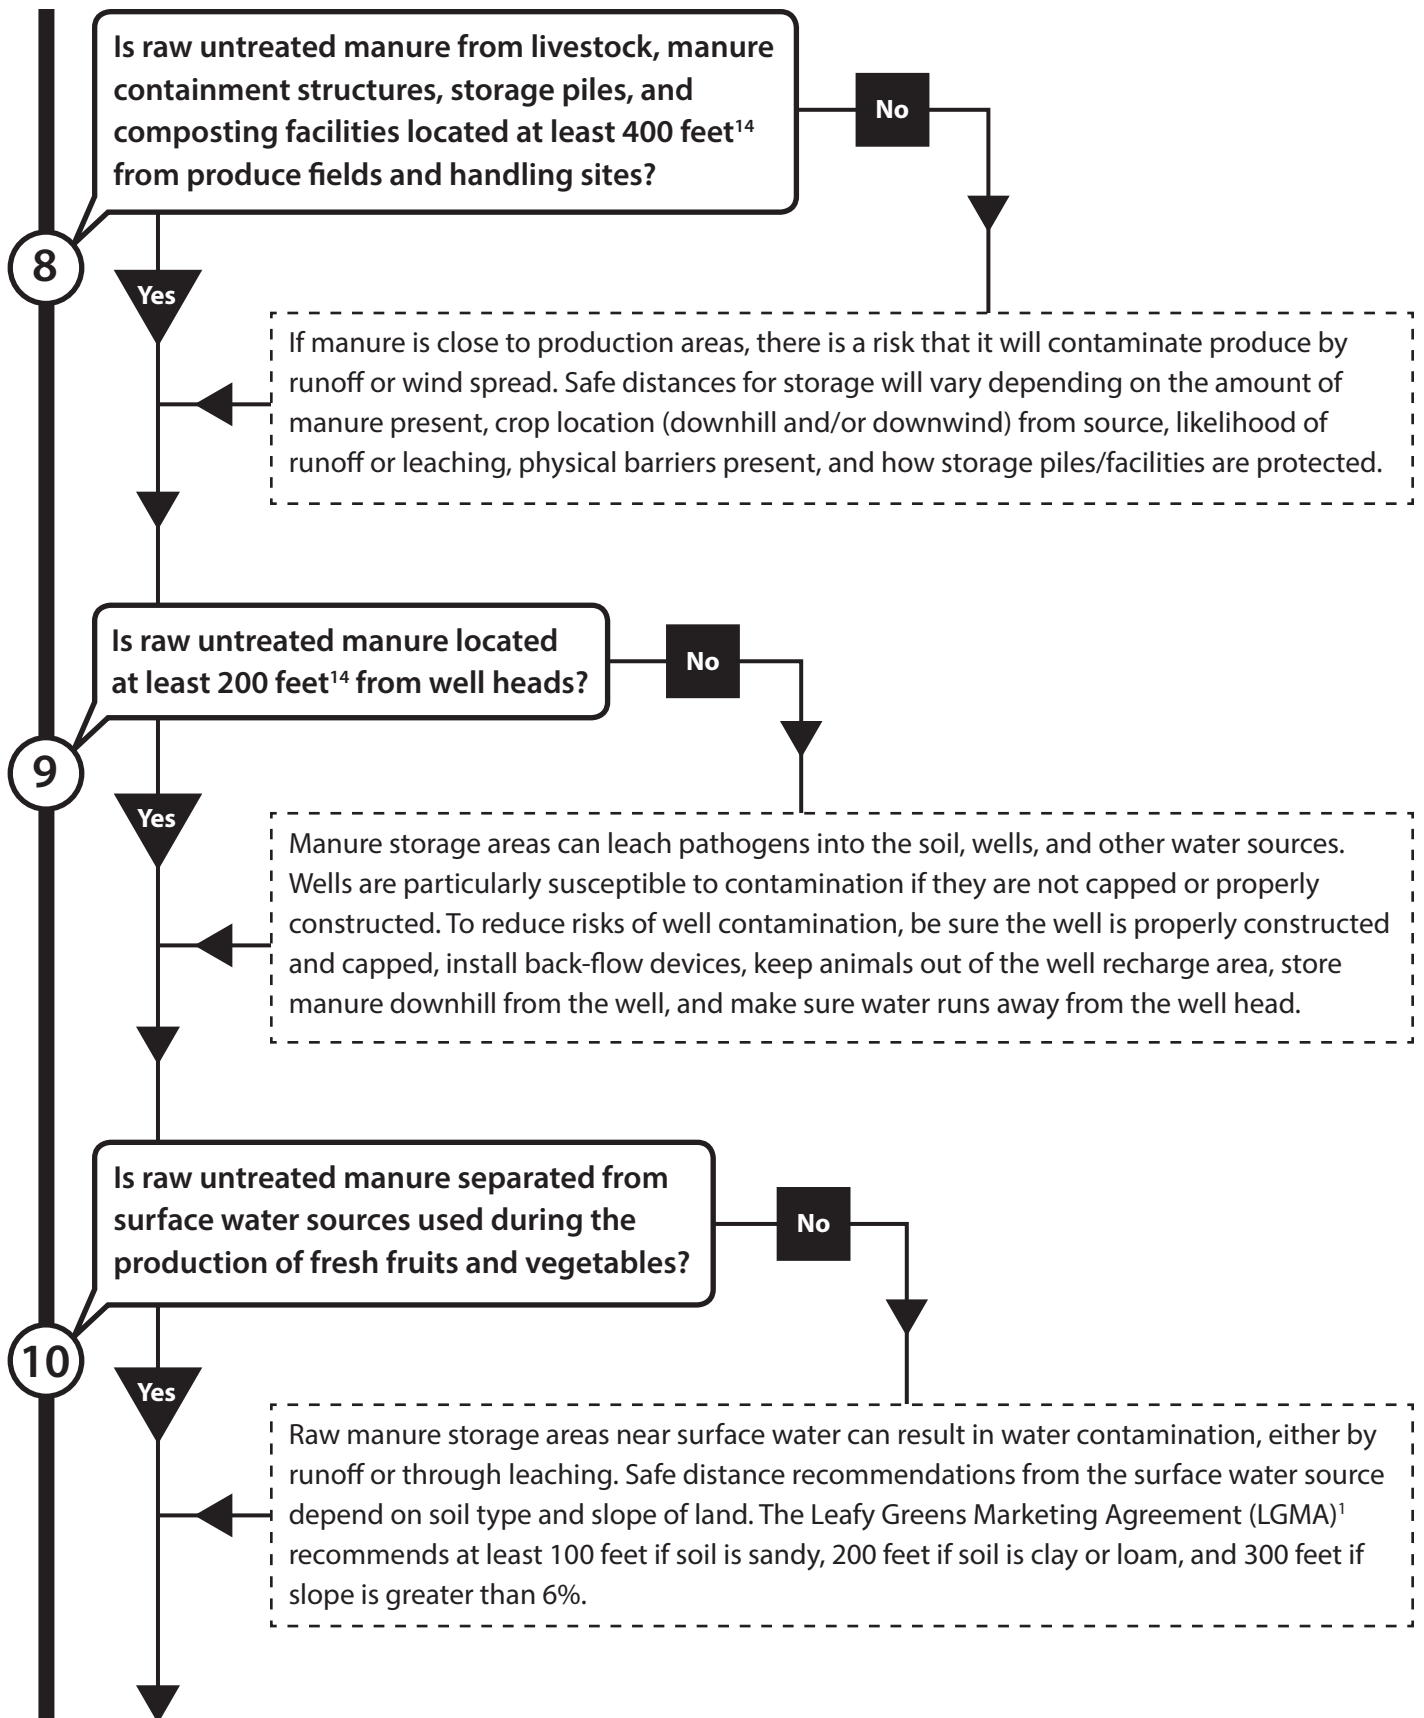

Soil Amendments Decision Tree

Soil Amendments Decision Tree

Soil Amendments Decision Tree

Soil Amendments Decision Tree

Soil Amendments Decision Tree

16. Erickson, M., F. Critzer and M. Doyle. 2010. Composting Criteria for Animal Manure. Produce Safety Project Issue Brief on Composting of Animal Manures. 13 p. <http://www.pewtrusts.org/en/research-and-analysis/reports/0001/01/01/issue-brief-series-analyses-of-possible-sources-of-produce-contamination>